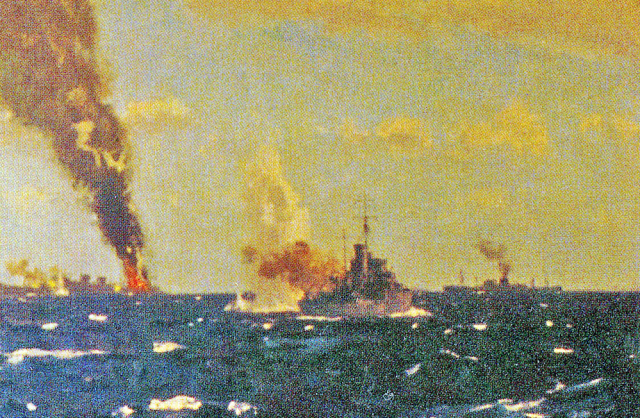

FRED BOOM 8/40

THE ROUTE TO VICTORY

Dutch Tanker Ondina & HMIS Bengal
attacked by Japanese surface raiders
11.11.1942

26p

British Indian Ocean
Territory